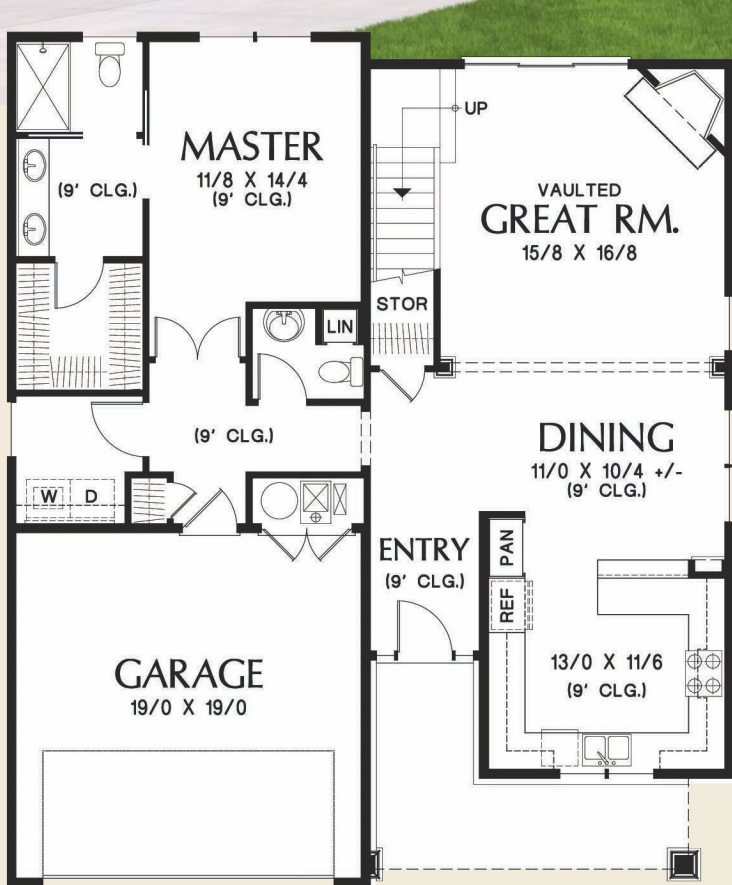

MADRONE RIDGE

The Scappoose 2185AB

3 or 4 bedrooms 2-1/2 bathrooms
2 car garage 2074 sf

Square footage, room sizes and features are approximate, subject to change and are for general information purposes only.