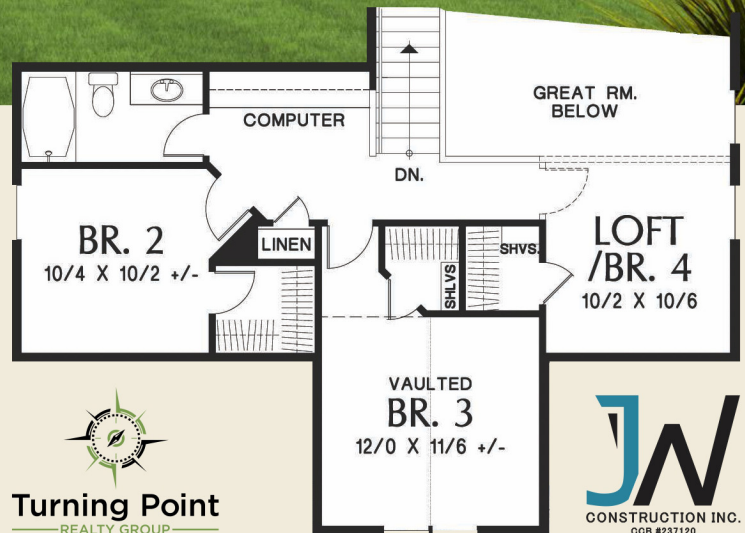

MADRONE RIDGE

The Scappoose 2185AB

3 or 4 bedrooms 2-1/2 bathrooms
2 car garage 2074 sf

Square footage, room sizes and features are approximate, subject to change and are for general information purposes only.