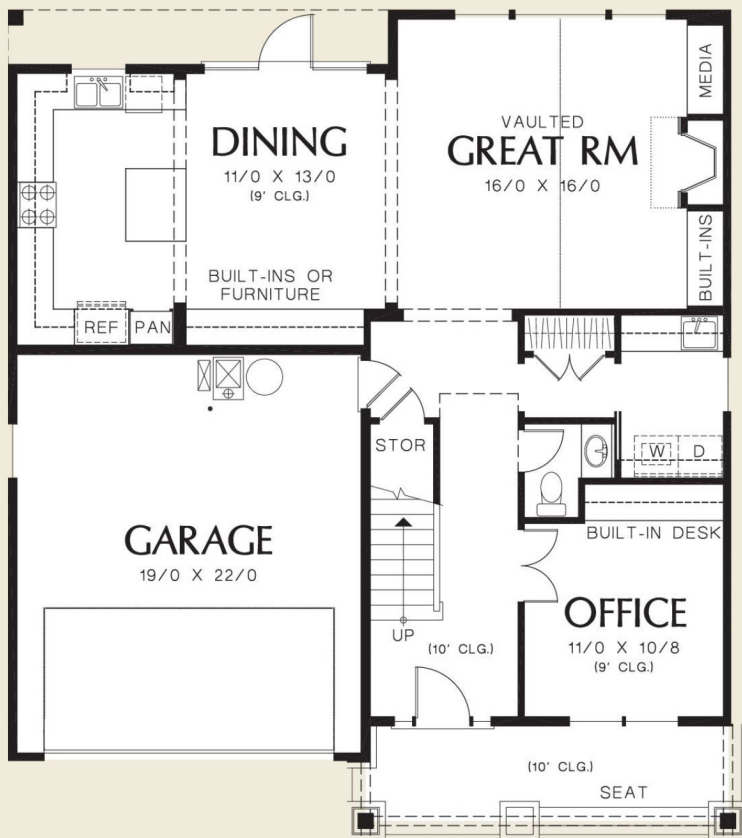

MADRONE RIDGE

The Brentwood 21111A

- 3 bedrooms**
- office/den**
- 2-1/2 bathrooms**
- 2 car garage**
- 2096 sf**

Square footage, room sizes and features are approximate, subject to change and are for general information purposes only.