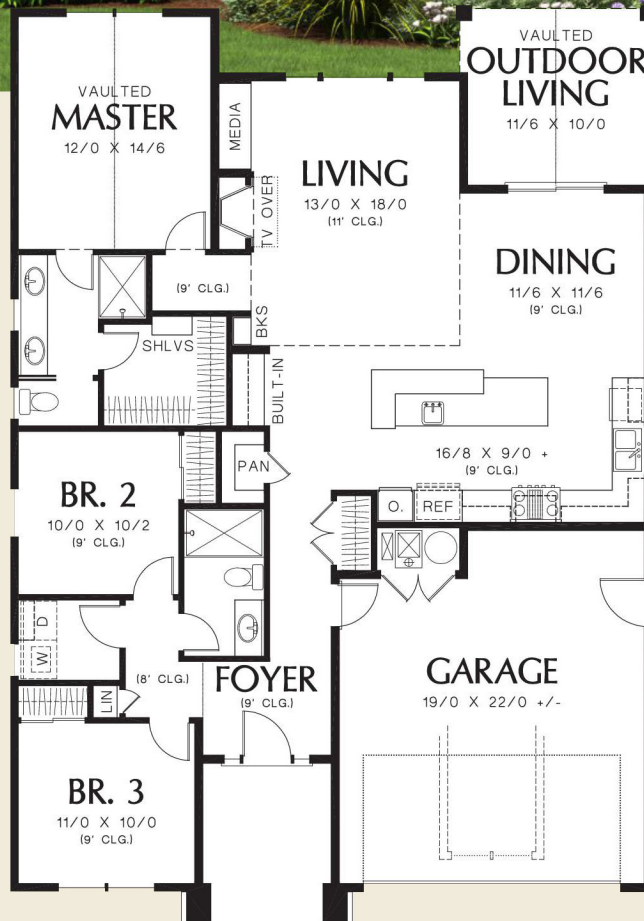

MADRONE RIDGE

The Espresso 1168ES

3 bedrooms
outdoor living
2 bathrooms
2 car garage
1639 sf

Square footage, room sizes and features are approximate, subject to change and are for general information purposes only.